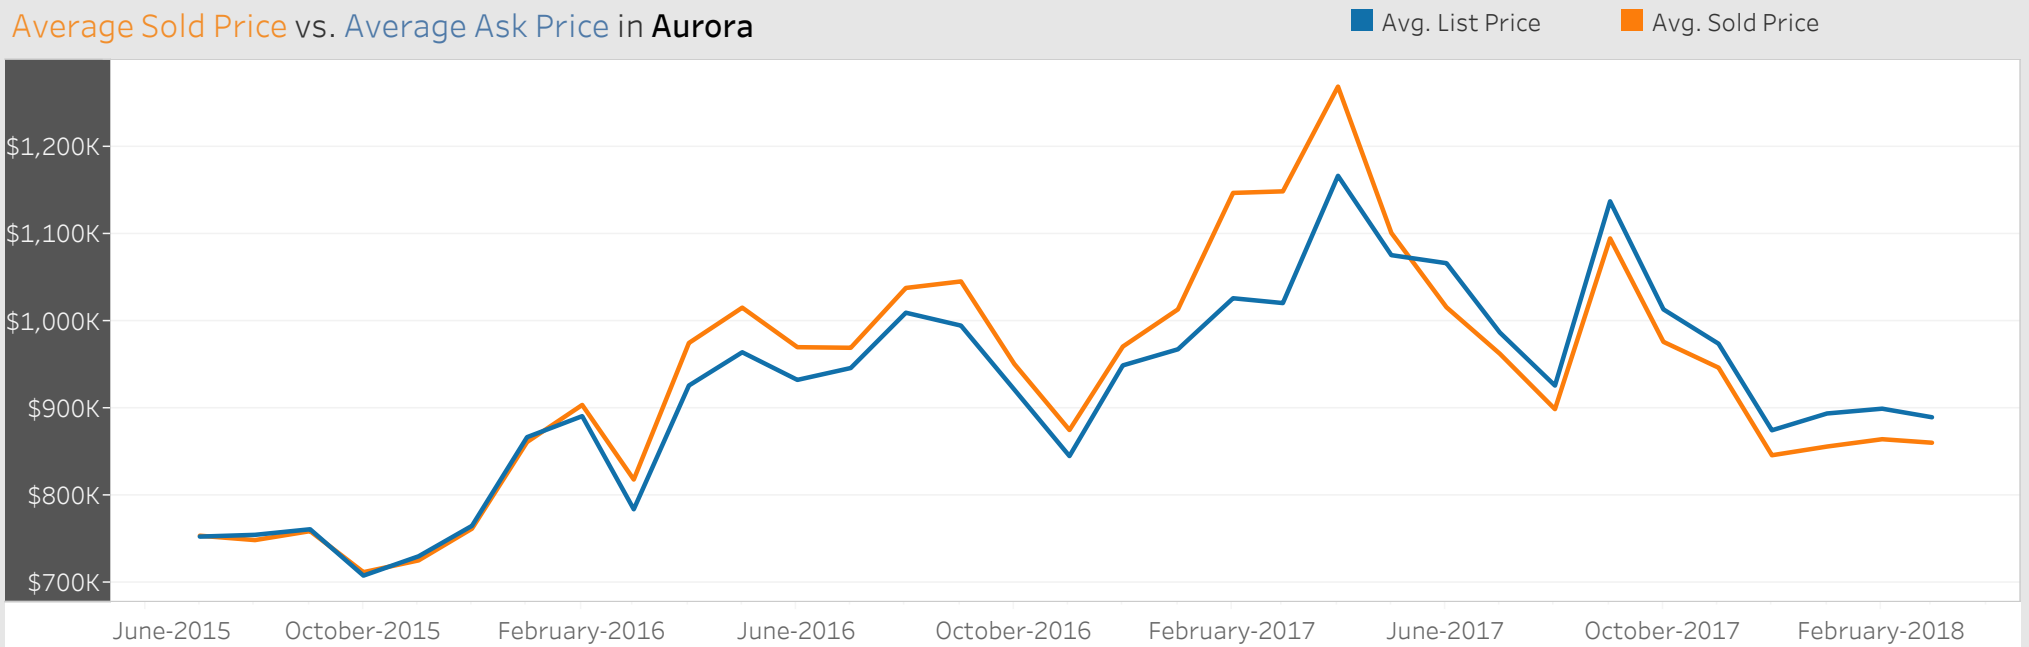

Average Sold Price vs. Average Ask Price in Aurora