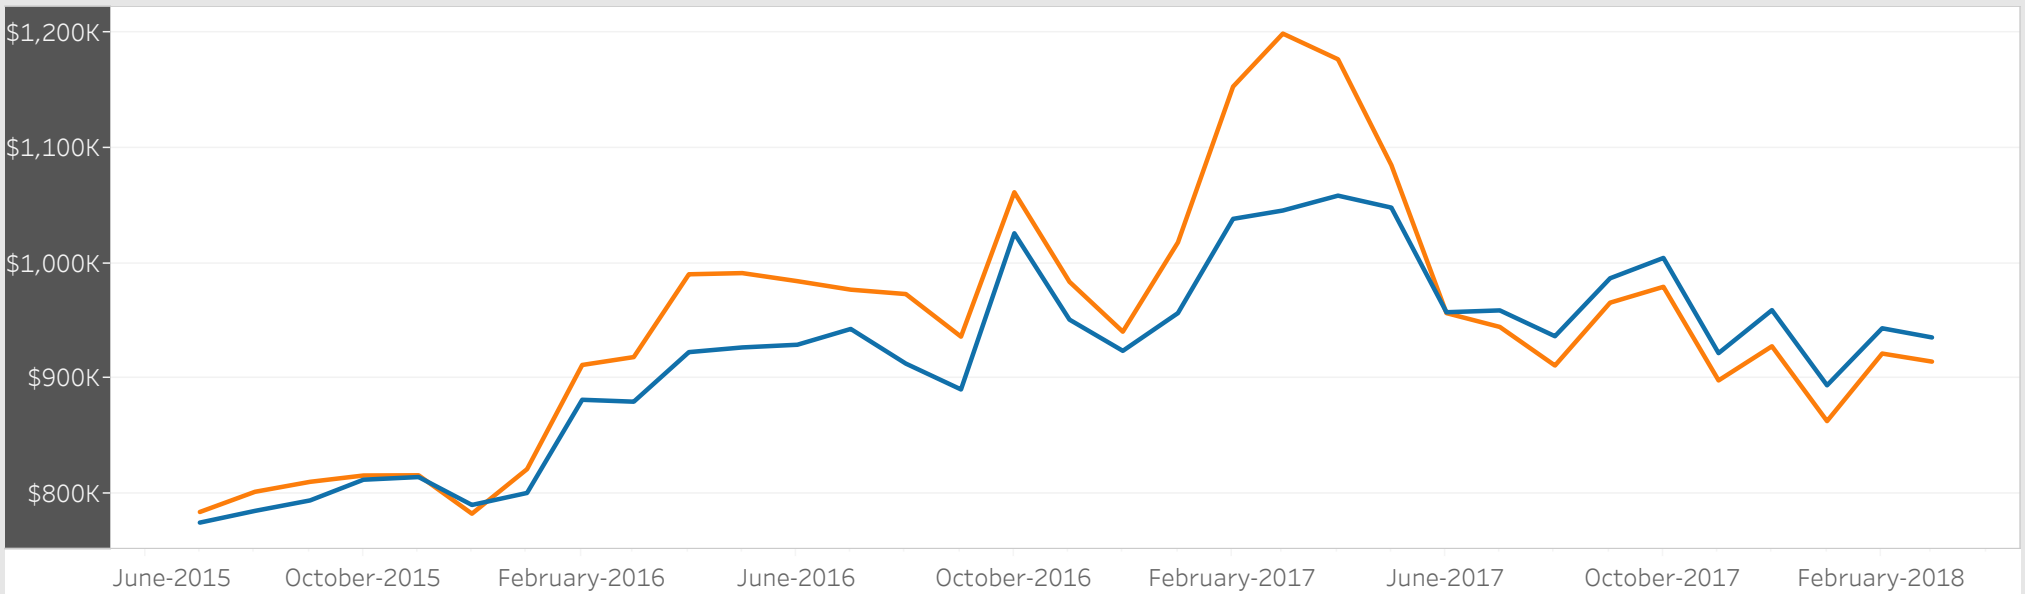

Average Sold Price vs. Average Ask Price in Markham