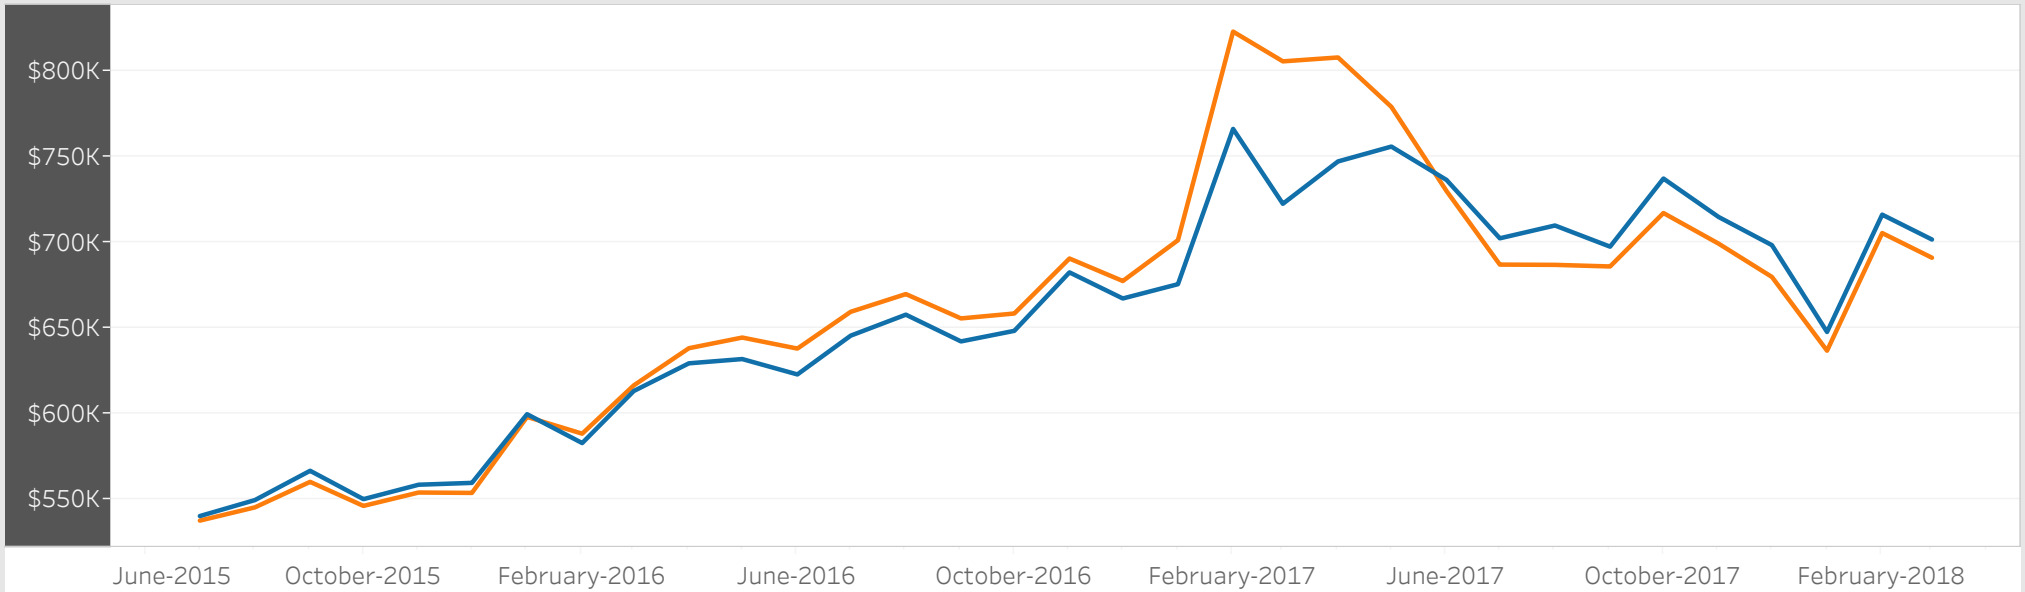

Average Sold Price vs. Average Ask Price in Milton

■ Avg. List Price   ■ Avg. Sold Price