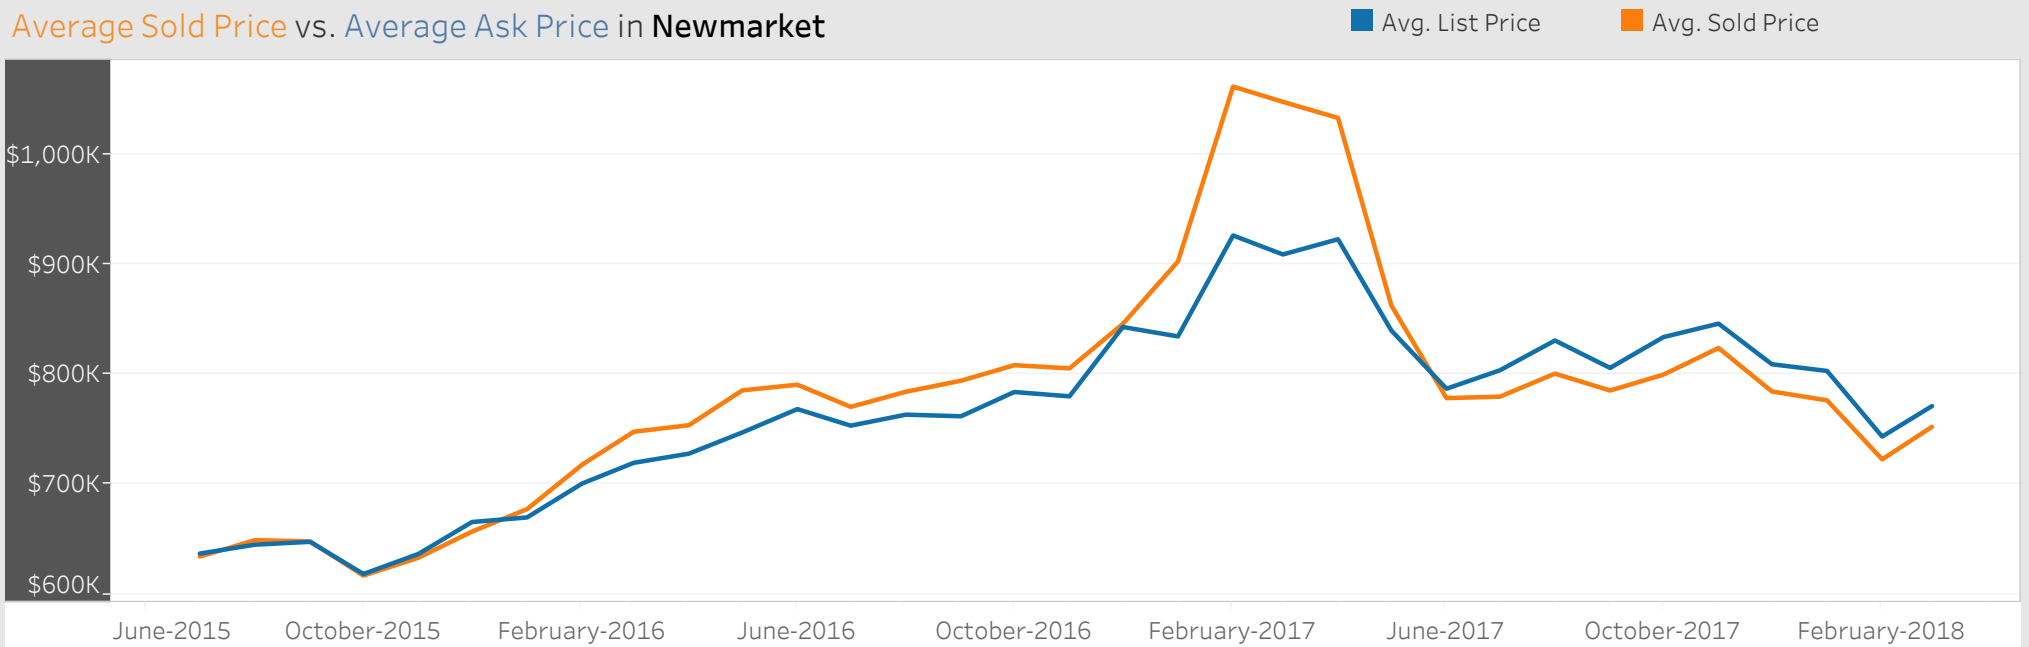

Newmarket

City Breakdown

July 1st, 2015 - March 31st, 2018

City: Newmarket

Municipal status: Town

2016 Population: 84,224

Population Growth Rate (2011-2016): 5.31%

Land Area (square km): 38.30

Number of Properties sold from July 1st,

2015 to March 31st, 2018: 4,492

Average Sold Price vs. Average Ask Price in Newmarket

Properties Sold in None by Month